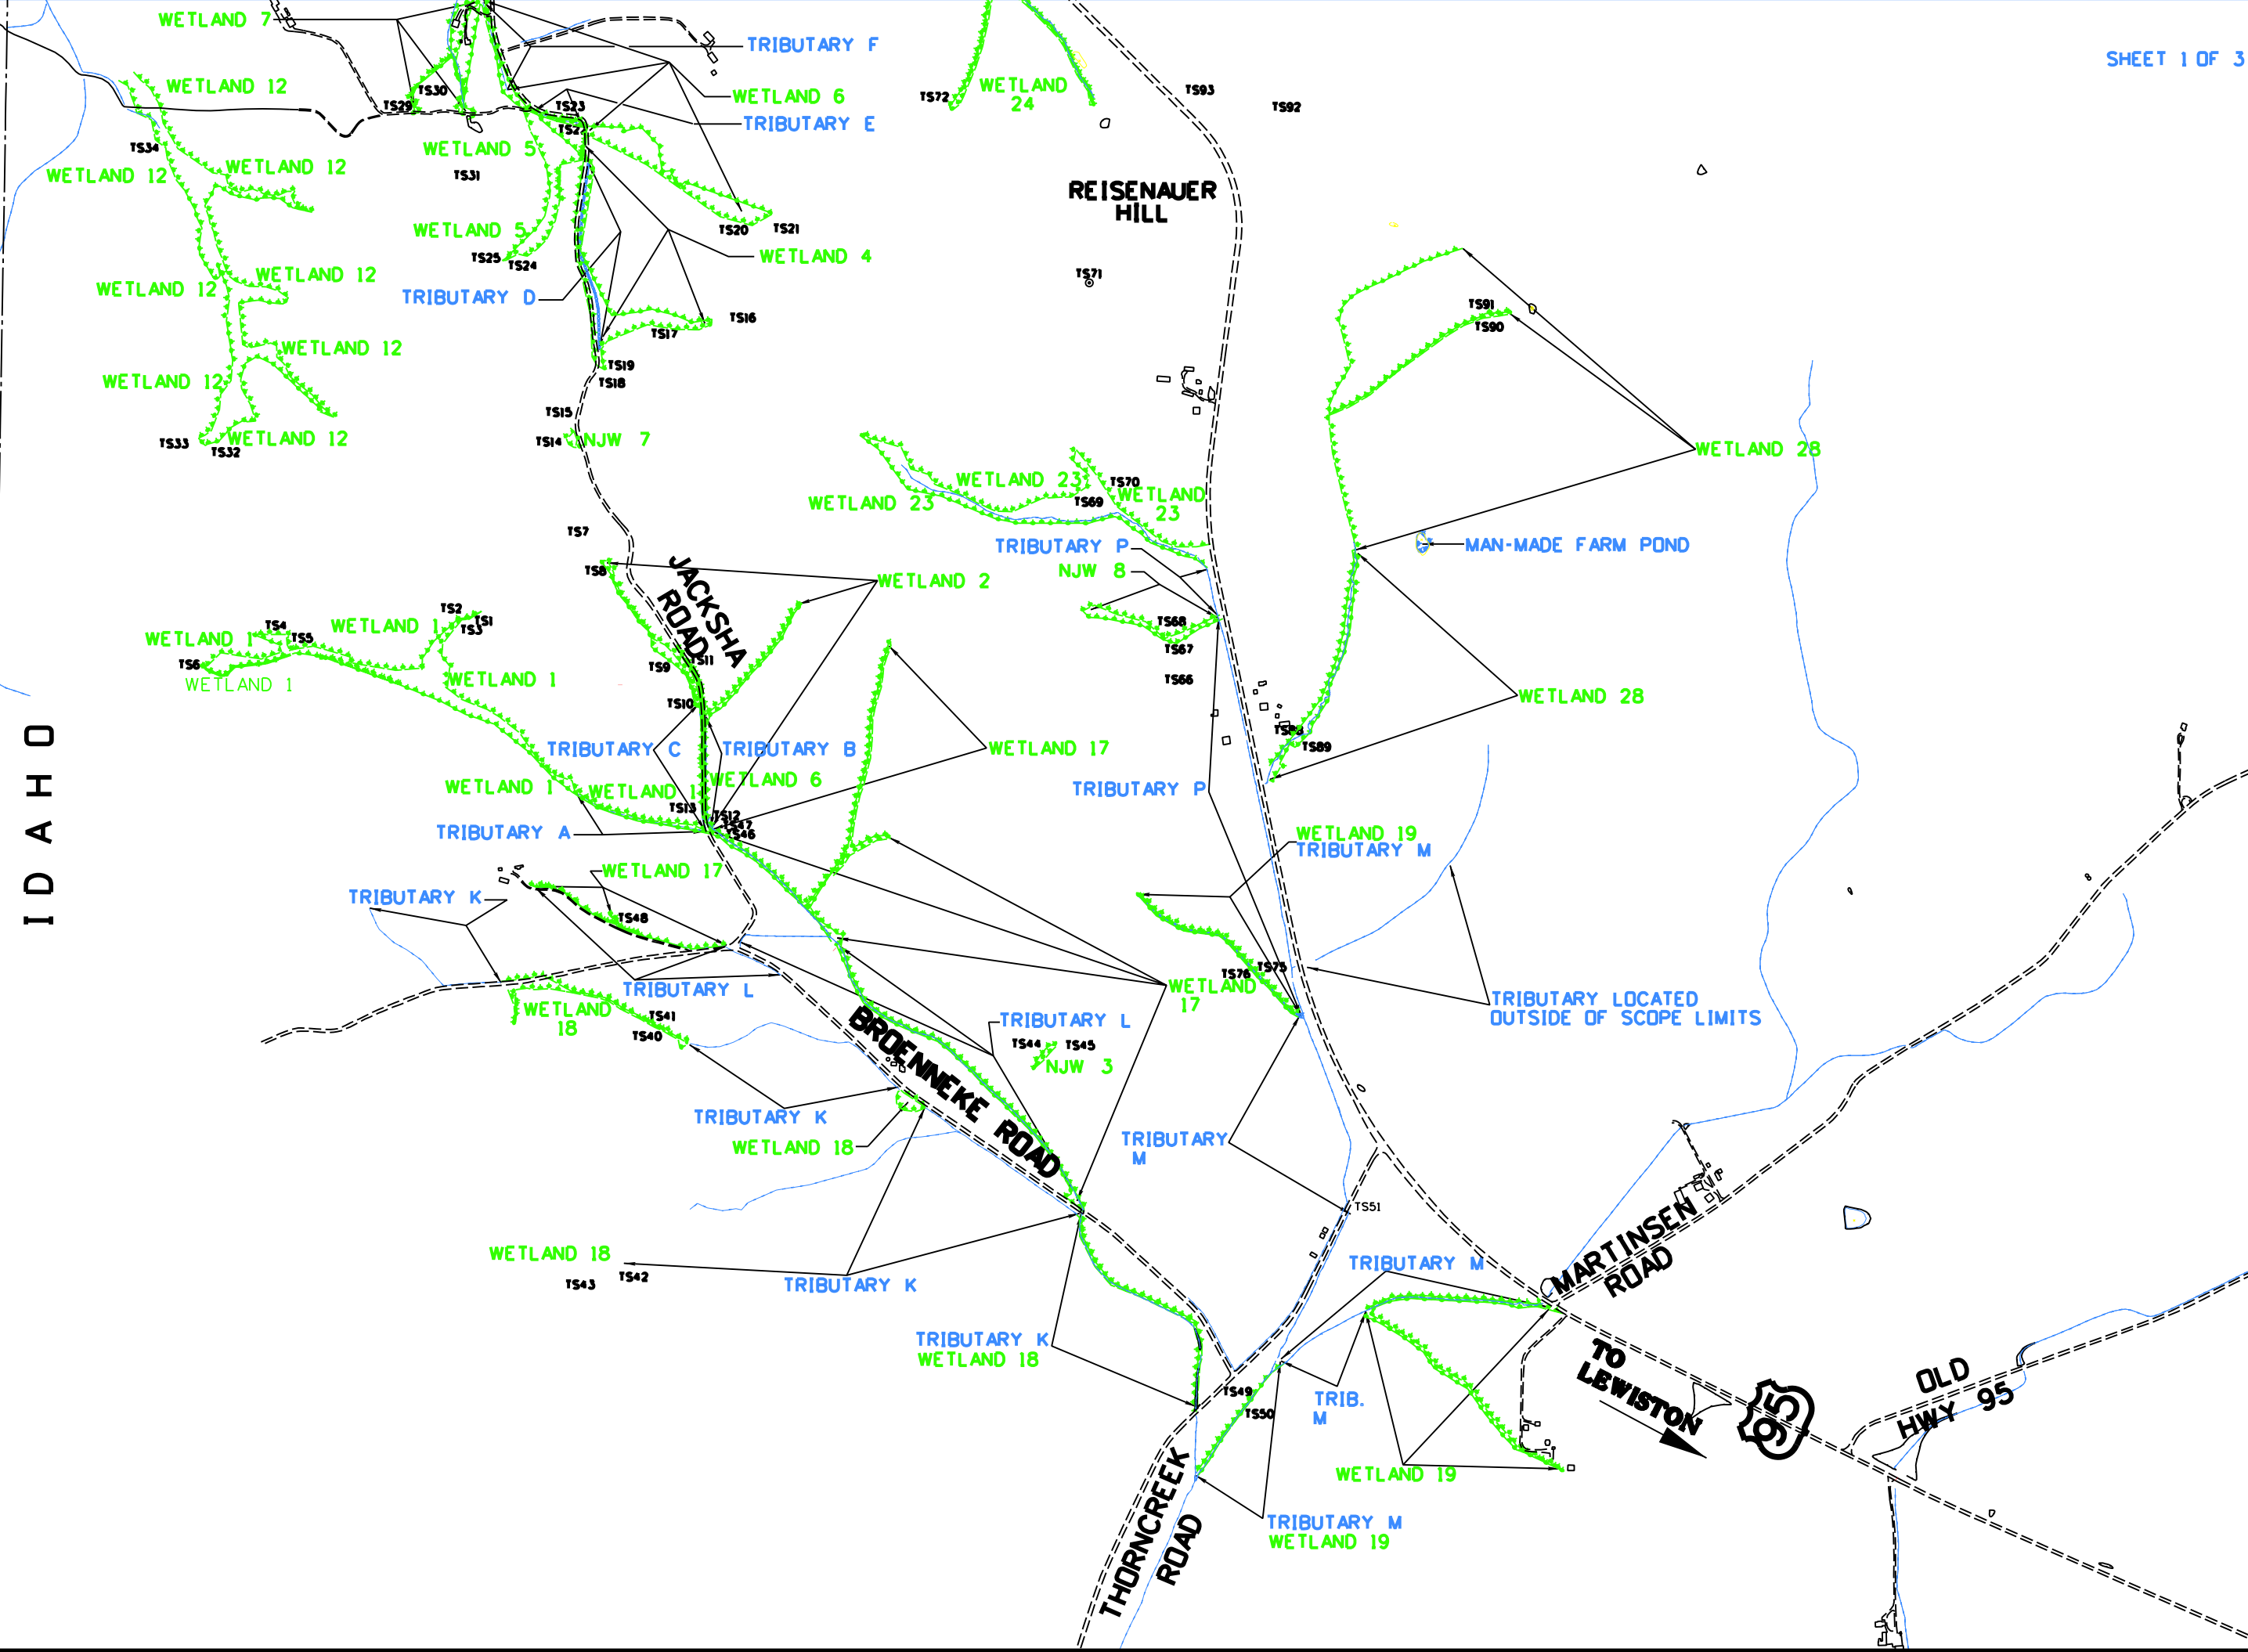

WASHINGTON
IDAHO

TO LEWISTON

OLD HWY 95